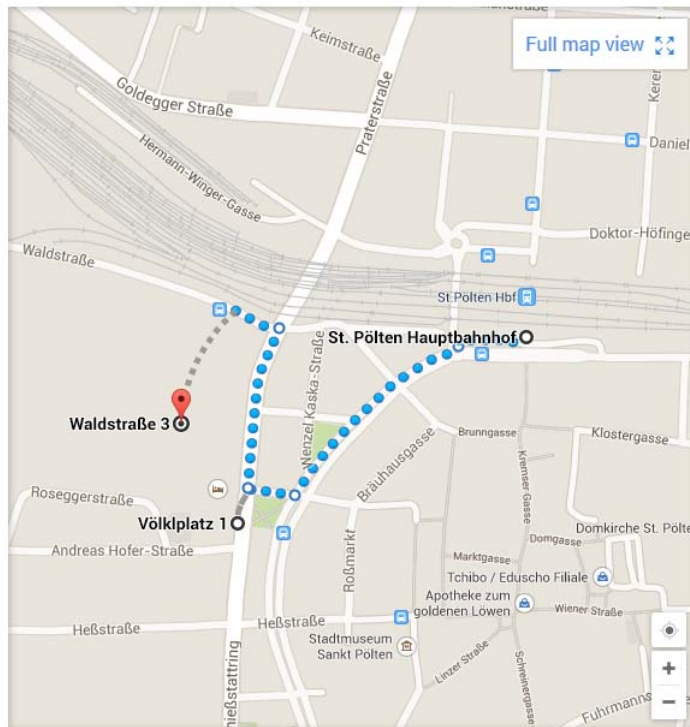

### From Vienna to St. Poelten

Several trains per hour run directly between Wien Westbahnhof station and St. Pölten main station. Long-distance trains are fastest and approximately take 25 minutes to get you there.

Timetable of direct trains between Wien Westbahnhof and St. Poelten:

Timetable\_trains\_Wien\_westbahnhof\_uSt

### Arrival in St. Poelten

Both the hotel and HTL St. Poelten are only a stone's throw away from the main station.

Walking route from St. Poelten main station ('St. Pölten Hbf') to the hotel and to the meeting venue, HTL St. Poelten (VET college). Walking distance: 5 minutes

'St. Pölten Hauptbahnhof' = main station

'Völkplatz 1' = hotel

'Waldstraße 3' = HTL St. Poelten